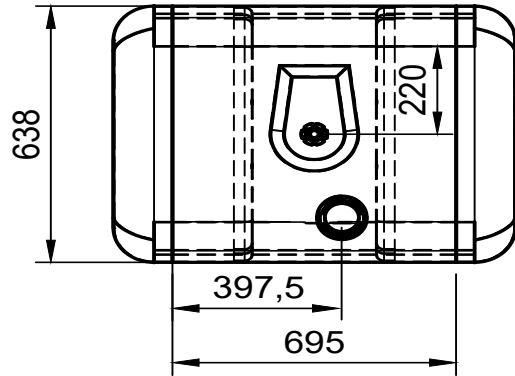

A (1:7)

1/2" MALE-FEMALE TREAD

MERCEDES OEM : A9604701603, A9604701103

KOCAELI METAL DEPO
+902623711442
gokhan.tunali@kmd.com.tr
www.kmd.com.tr

TITLE:
555X638X945 MERCEDES FUEL TANK MP4

PRODUCT CODE: 5564094501	DATE:	LITER: 290 L
-----------------------------	-------	-----------------

DRAWN :	MATERIAL:
---------	-----------

APPROVED:	WEIGHT :	DWG NO:
-----------	----------	---------

CUSTOMER:	SCALE : 1:16	SHEET 1 OF 1	A4
-----------	--------------	--------------	----